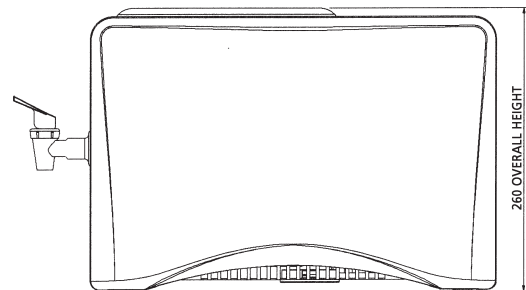

WEIGHT - PACKED

B22 - 14kg

DIMENSIONS - PACKED

Width - 295mm
 Depth - 442mm
 Height - 260mm

WARRANTY

Twelve months comprehensive coverage.
 Five years for compressor replacement

B22 BENCH TOP SERIES

DISTRIBUTED BY