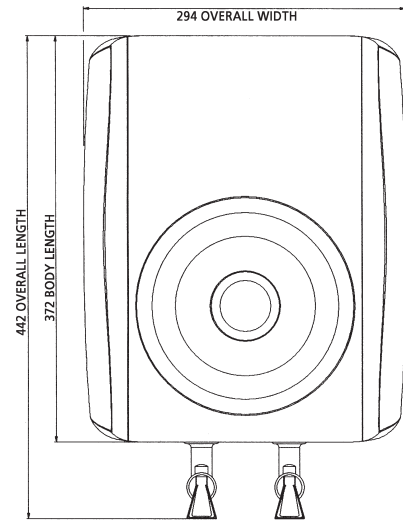

ELECTRICAL

240 volts, 50Hz. A 2 metre house cable and 3 pin plug are supplied. Full load current is 0.81amps

PERFORMANCE TO ARI 1010-94 STANDARD

Inlet water - 32.2°C
 Outlet water - 10°C
 Ambient Air - 32.2°C

WEIGHT - PACKED

B22 - 14kg

DIMENSIONS - PACKED

Width - 295mm
 Depth - 442mm
 Height - 260mm

WARRANTY

Twelve months comprehensive coverage.
 Five years for compressor replacement

B22 BENCH TOP SERIES

DISTRIBUTED BY